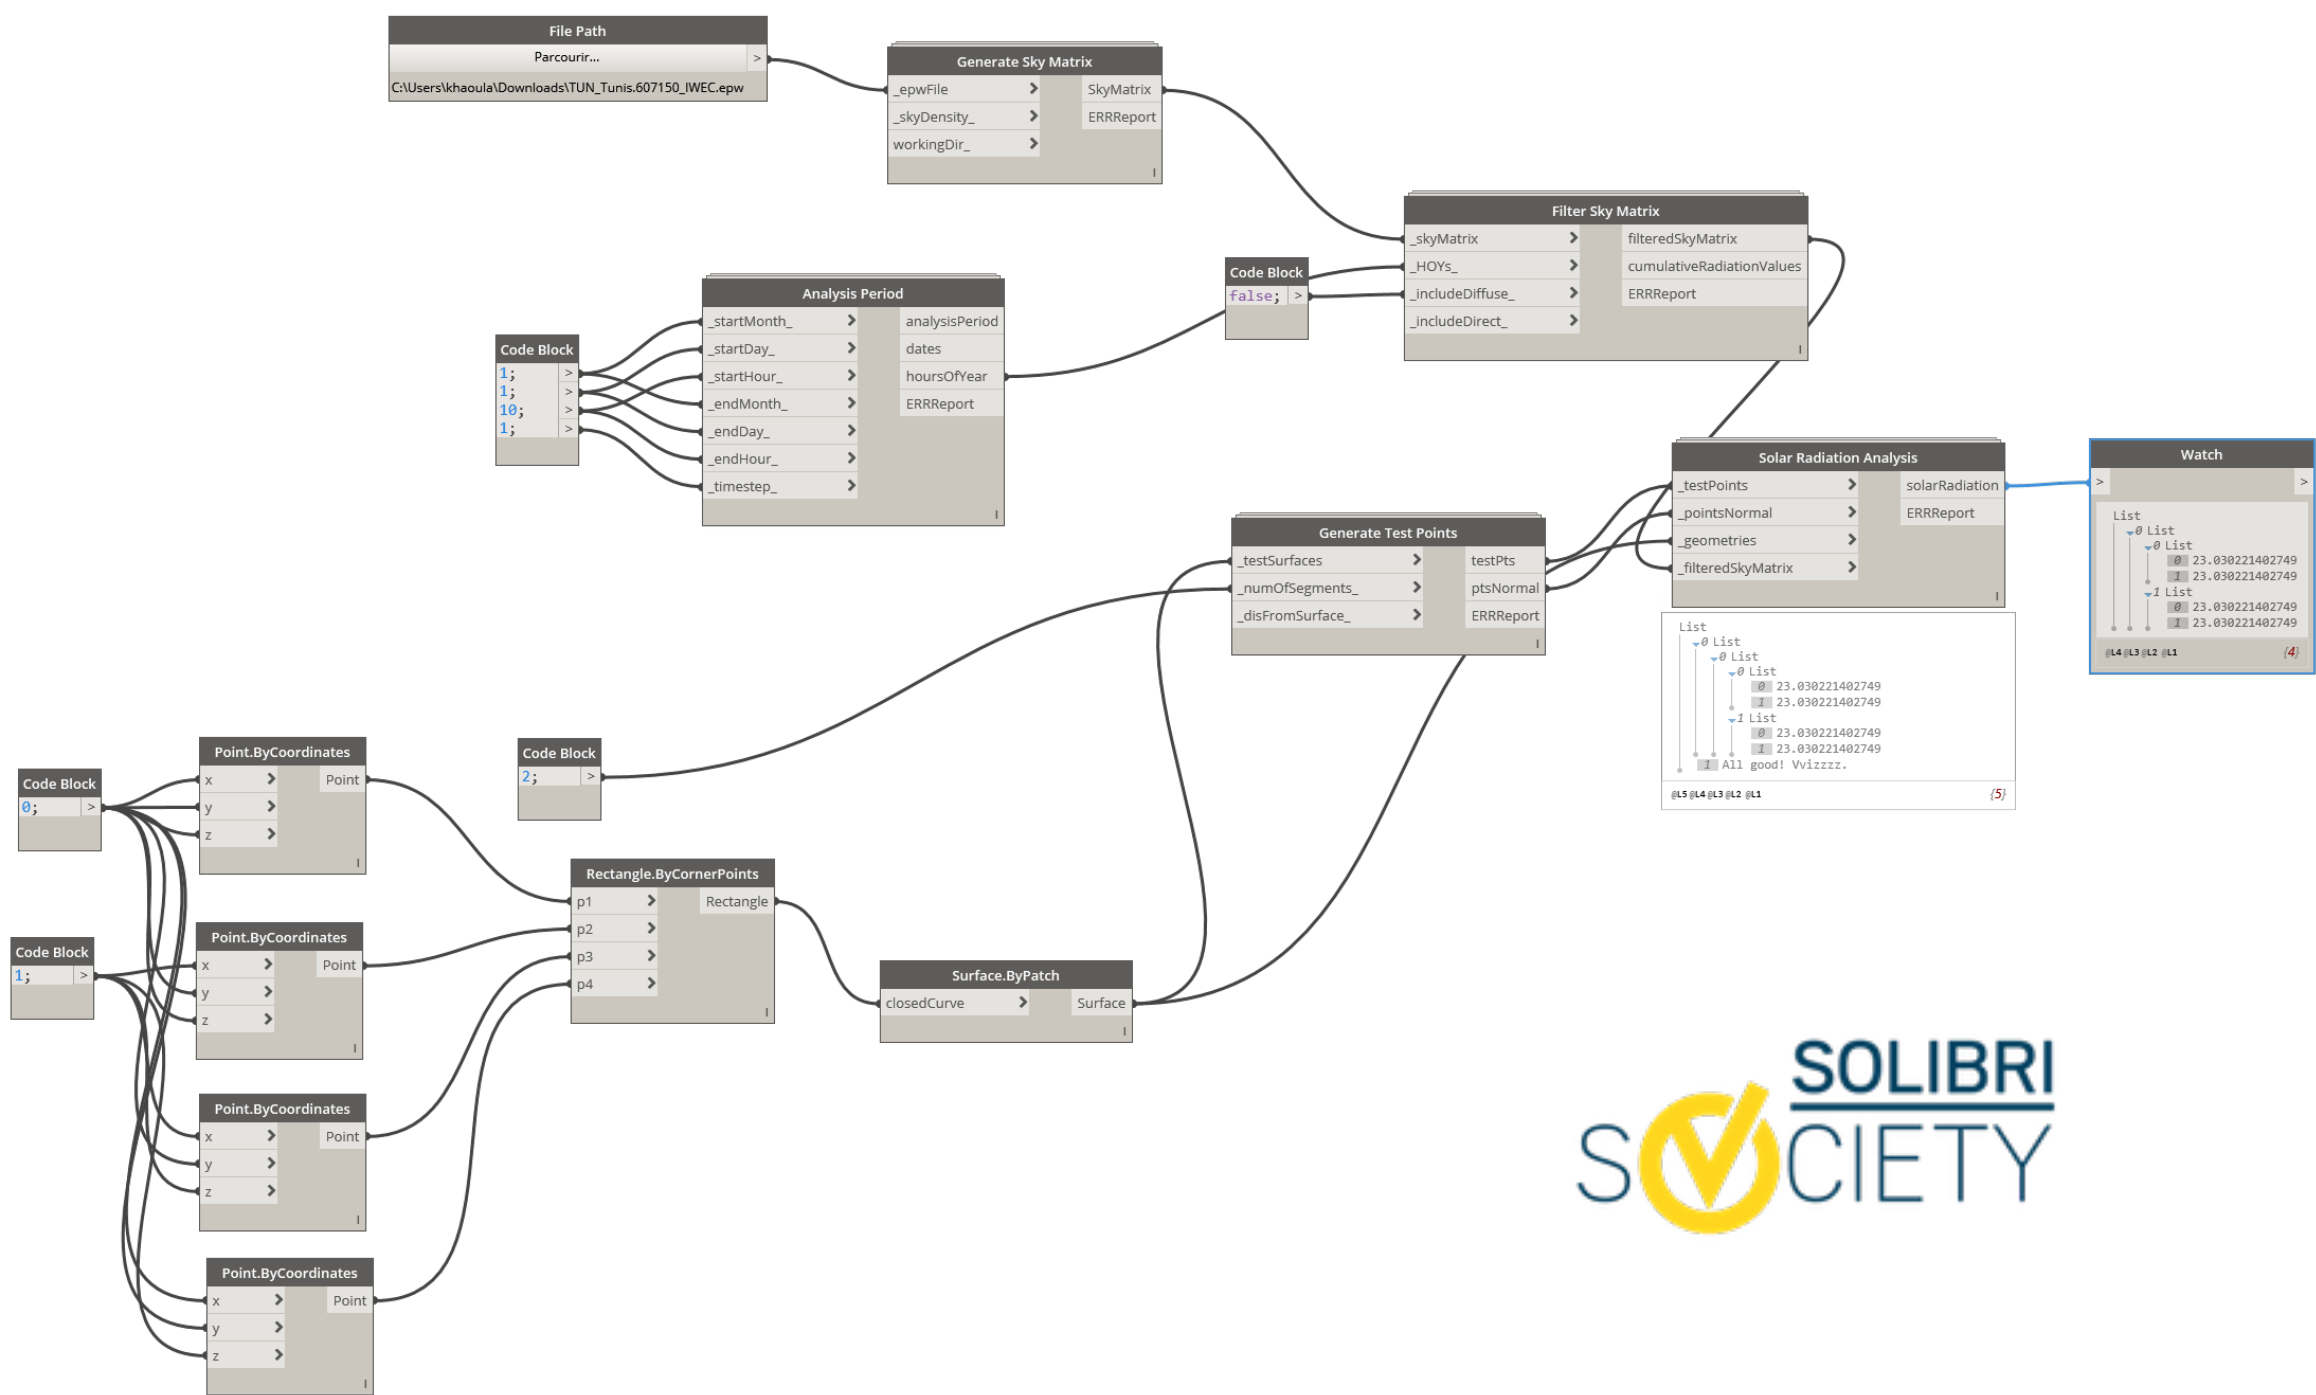

Rule management

“Dynamic” filters

Workflow organization

Visual programming

The Mother of all Rules
(SOL 0.0 / 1)

“The NO-rule RULE”

(Lasse from Solibri)

PARAMETERS

Components to Check

State	Component	Property	Operator	Value

Requirements

State	Component	Property	Operator	Value

Categorization of Results

Property

PARAMETERS ☰

FILTER

Components to Check + ✖ 📁 📄 📂 📁

State	Component	Property	Operator	Value

Requirements + ✖ 📁 📄 📂 📁

RULE

State	Component	Property	Operator	Value

Requirements + ✖ 📁 📄 📂 📁

RULE

State	Component	Property	Operator	Value

Requirements + ✖ 📁 📄 📂 📁

RULE

State	Component	Property	Operator	Value

JAVA course?

Java Training

www.multisoftsystems.com